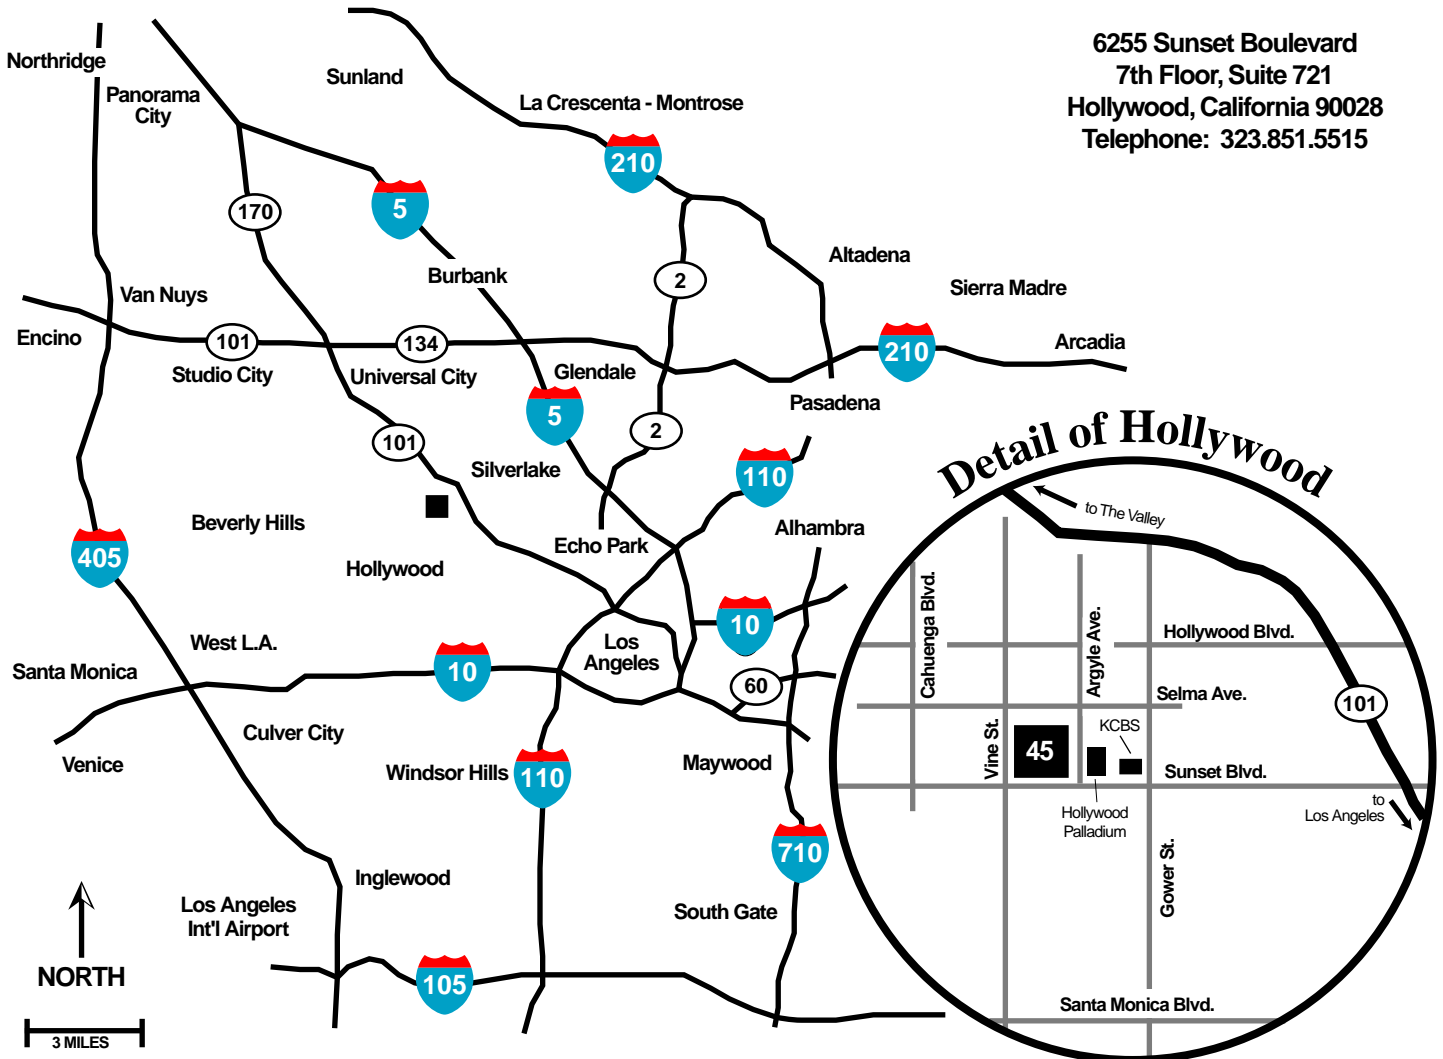

# Directions to IBEW Local 45

6255 Sunset Boulevard  
7th Floor, Suite 721  
Hollywood, California 90028  
Telephone: 323.851.5515

## From Downtown Los Angeles (South):

- Take 101 North
- Exit Sunset Boulevard West into Hollywood
- Building is on the corner of Sunset Boulevard and Vine Street
- Entrance is on Sunset Boulevard
- Parking is available on the street, underneath the building at 6255 Sunset and occasionally at the Palladium off of Argyle

## From the San Fernando Valley (North):

- Take 101 South
- Exit Vine Street South into Hollywood
- Proceed South on Vine Street
- Building is on the corner of Sunset Boulevard and Vine Street
- Entrance is on Sunset Boulevard
- Parking is available on the street, underneath the building at 6255 Sunset and occasionally at the Palladium off of Argyle

## From Santa Monica & West Los Angeles (West):

- Take Sunset Boulevard, Santa Monica Boulevard, Wilshire Boulevard, or the I-10 Freeway heading East
- If taking Sunset, proceed to East to 6255 Sunset Boulevard.
- If taking Santa Monica, Wilshire, or the I-10, turn Left onto Vine Street
- Proceed North on Vine Street
- Building is on the corner of Sunset Boulevard and Vine Street
- Entrance is on Sunset Boulevard
- Parking is available on the street, underneath the building at 6255 Sunset and occasionally at the Palladium off of Argyle